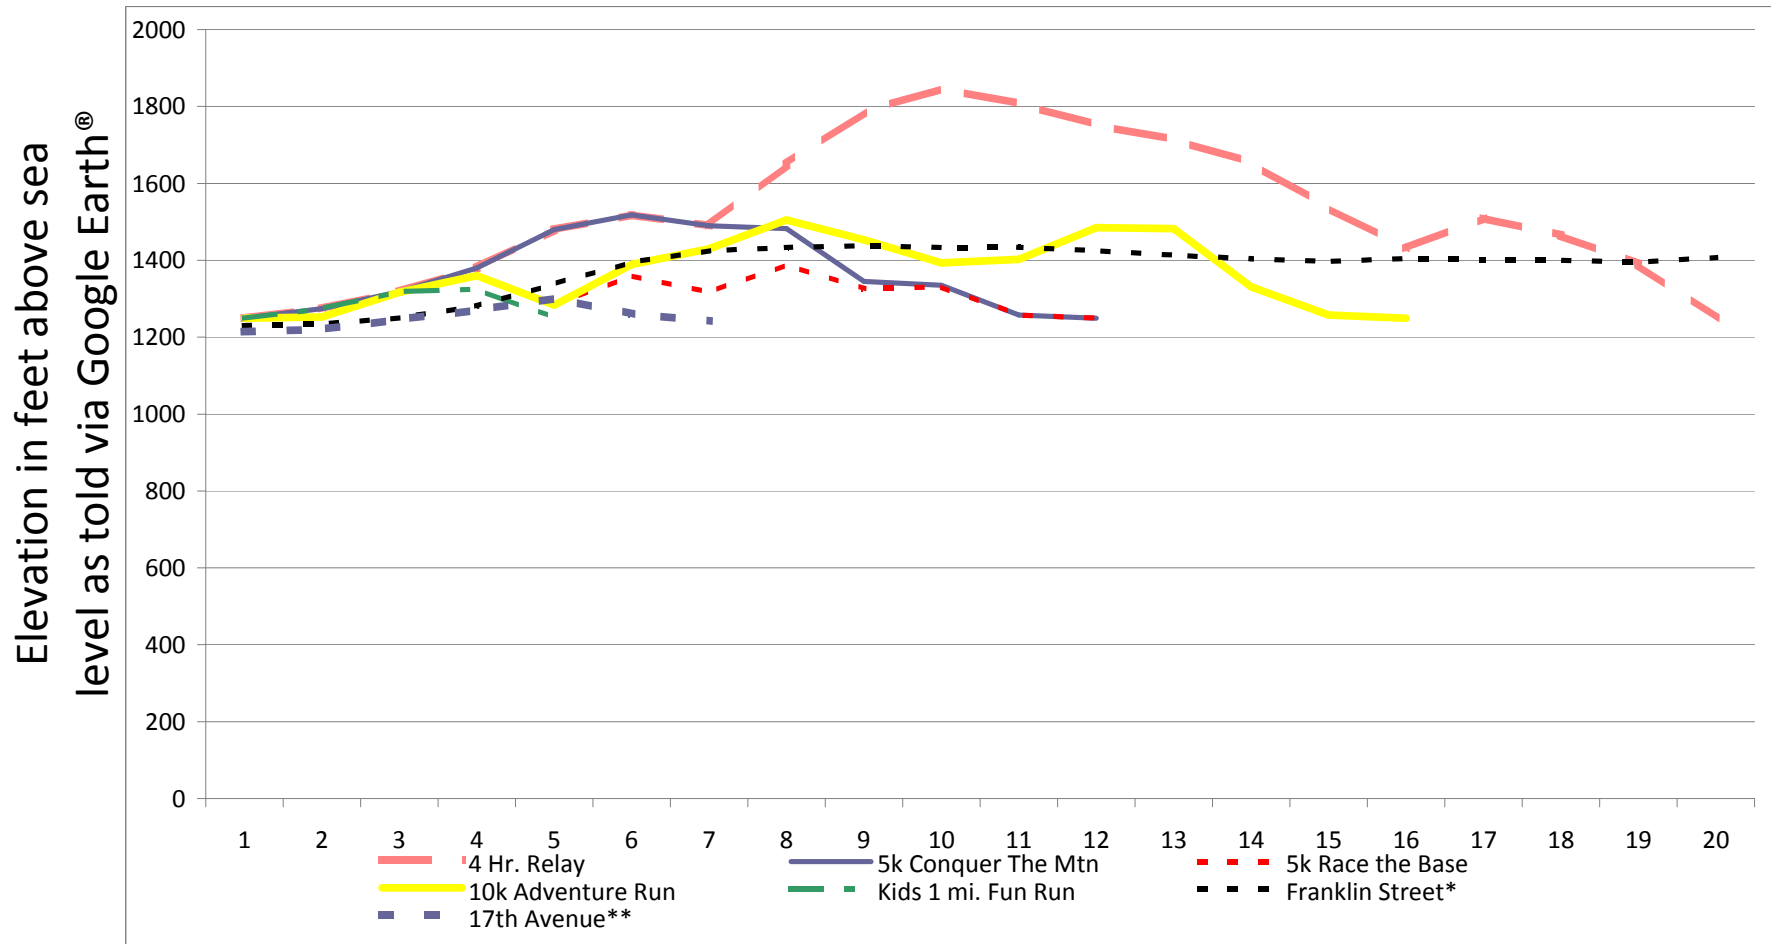

WRUT 'n Run Trail Run Elevations compared to 2 local Wausau streets

1,2,3, etc = tenths of a mile and is approx distance for each WRUT 'n Run event lap. 5k's = 3 laps. 10k = 3 laps.

*Franklin Street, from 6th Street to Camp Phillips Road

**17th Avenue, from Marathon Park to Trigs to Bridge Street